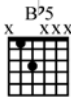

www.The-Joy-of-Guitar.com

Most Frequently Used Power Chords

Open Position

Musical notation for open position power chords in 4/4 time. The guitar part (Gtr I) shows three chords: E5, A5, and D5. Below the staff is a tablature for strings T, A, and B.

T			
A	2	2	2
B	0	0	0

Movable

Musical notation for movable power chords in 4/4 time. The guitar part (Gtr I) shows two chords: F5 and B^b5. Below the staff is a tablature for strings T, A, and B.

T		
A	3	3
B	1	1

Most Frequently Used Power Chords - Variations

2-String version

3-String version

3-String version alternative fingering

Open E5

1

12

11

Open A5

1

12

11

Open D5

1

13

E-based movable

13

134

133

A-based movable

13

134

133