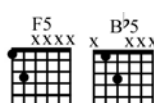

## Most Frequently Used Power Chords

### Open Position

E5    A5    D5

Musical notation for open position power chords in 4/4 time. The guitar part (Gtr I) shows three chords: E5, A5, and D5. Below the staff is a tablature for strings T, A, and B.

### Movable

F5    B<sup>b</sup>5

Musical notation for movable power chords in 4/4 time. The guitar part (Gtr I) shows two chords: F5 and B<sup>b</sup>5. Below the staff is a tablature for strings T, A, and B.