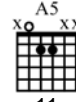

## Most Frequently Used Power Chords

### Open Position

E5    A5    D5

Musical notation for open position power chords in 4/4 time. The guitar part (Gtr I) shows three chords: E5, A5, and D5. Below the staff is a tablature for strings T, A, and B.

## Most Frequently Used Power Chords - Variations

### 3-String version alternative fingering

Open E5

1

12

11

Open A5

1

12