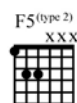

www.The-Joy-of-Guitar.com

Most Frequently Used Power Chords

Open Position

Musical notation for open position power chords in 4/4 time. The guitar part (Gtr I) shows three chords: E5, A5, and D5. Below the staff is a tablature for strings T, A, and B.

T			
A	2	2	2
B	0	0	0

Movable

Musical notation for movable power chords in 4/4 time. The guitar part (Gtr I) shows two chords: F5 and B^b5. Below the staff is a tablature for strings T, A, and B.

T		
A	3	3
B	1	1

Most Frequently Used Power Chords - Variations

2-String version

3-String version

3-String version alternative fingering

Open E5

1

12

11

Open A5

1

12

11

Open D5

1

13

E-based movable

13

134

133

A-based movable

13

134

133