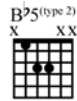

www.The-Joy-of-Guitar.com

Most Frequently Used Power Chords

Open Position

Musical notation for open position power chords in 4/4 time. The guitar part (Gtr I) shows three chords: E5, A5, and D5. Below the staff is a tablature for strings T, A, and B.

T			
A	2	2	2
B	0	0	0

Movable

Musical notation for movable power chords in 4/4 time. The guitar part (Gtr I) shows two chords: F5 and B^b5. Below the staff is a tablature for strings T, A, and B.

T		
A	3	3
B	1	1

Most Frequently Used Power Chords - Variations

2-String version

3-String version

3-String version alternative fingering

Open E5

1

12

11

Open A5

1

12

11

Open D5

1

13

E-based movable

13

134

133

A-based movable

13

134

133