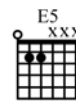

## Most Frequently Used Power Chords

### Open Position

E5    A5    D5

Musical notation for open position power chords in 4/4 time. The guitar part (Gtr I) shows three chords: E5, A5, and D5. Below the staff is a tablature for strings T, A, and B.

## Most Frequently Used Power Chords - Variations

### 3-String version alternative fingering

Open E5

1

12

11

Open A5

1

12