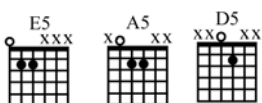

## Most Frequently Used Power Chords

### Open Position

E5    A5    D5

Musical notation for open position power chords in 4/4 time. The guitar part (Gtr I) shows three chords: E5, A5, and D5. Below the staff is a tablature for strings T, A, and B.

### Movable

F5    B<sup>b</sup>5

Musical notation for movable power chords in 4/4 time. The guitar part (Gtr I) shows two chords: F5 and B<sup>b</sup>5. Below the staff is a tablature for strings T, A, and B.

## Most Frequently Used Power Chords - Variations