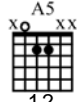

## Most Frequently Used Power Chords

### Open Position

E5    A5    D5

Musical notation for open position power chords in 4/4 time. The guitar part (Gtr I) shows three chords: E5, A5, and D5. Below the staff is a tablature for strings T, A, and B.

## Most Frequently Used Power Chords - Variations

### 3-String version alternative fingering

Open E5

1

12

11

Open A5

1

12